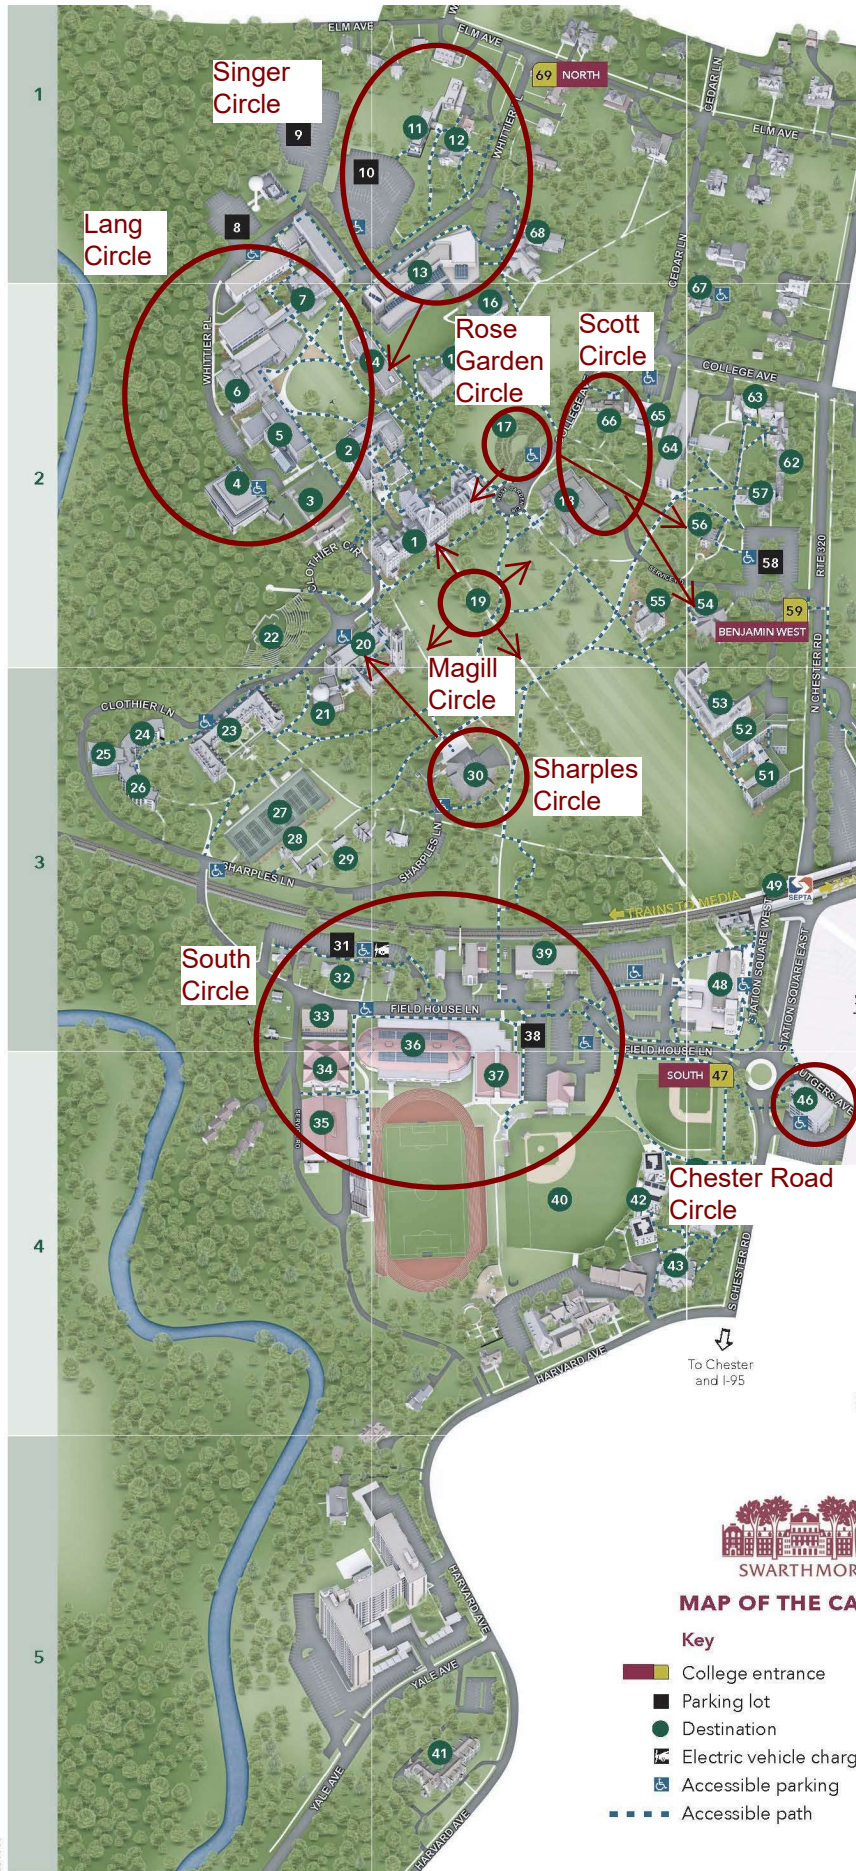

STAFF ADVISORY COUNCIL CIRCLES OF REPRESENTATION

Revised May 18, 2021

CHESTER ROAD CIRCLE

Advancement, Alumni & Gift Records, Alumni & Parent Engagement, Business Office, Communications, Development, Donor Relations, Endowment Revenue, Finance, Human Resources, Individual Giving & Donor Relations, Institutional Relations, Institutional Research, Office of the General Counsel, Payroll, Research

LANG CIRCLE

Chemistry/Biochemistry, Chester Children's Chorus, Computer Science, Dance, Economics, English Literature, Film and Media Studies, Lang Performing Arts Center, Mathematics & Statistics, Modern Languages & Literatures, Music, Physics/Astronomy, Sociology/Anthropology, Theater Department

MAGILL CIRCLE

Environmental Services

ROSE GARDEN CIRCLE

Admissions, Aydelotte, Career Planning, CIL, Dean of Students Division, Counseling & Psychological Services, Fellowships & Prizes, Financial Aid, Intercultural Center, International Student Advisor, Office of the President, One Card, Post Office, Pre-Med/Pre-Law, Provost, Public Safety, Registrar, Sponsored Programs, Student Disability Services, Sustainability, Tri-College Project

SCOTT CIRCLE

Black Cultural Center, Health Center, Off-Campus Study Office, Scott Arboretum, Swarthmore College Libraries

SHARPLES CIRCLE

College Catering, Dining Services, Essie Mae's Snack Bar/Kohlberg & Science Center Coffee Bars

SOUTH CIRCLE

ADA Program Mgmt, Athletics & Wellness, Capital Planning and Project Management, Events Management, Facilities, Grounds & Horticulture, Heat Plant, Maintenance, Plant Administration, Print Services, OneCard, Post Office, Swarthmore Campus and Community Store, Title IX Office

SINGER CIRCLE

Asian Studies, Art & Art History, Biology, Educational Studies, Engineering, History, Information Technology Services, Interdisciplinary Programs, Lang Center for Social Responsibility, Linguistics, Philosophy, Political Science, Psychology, Religion