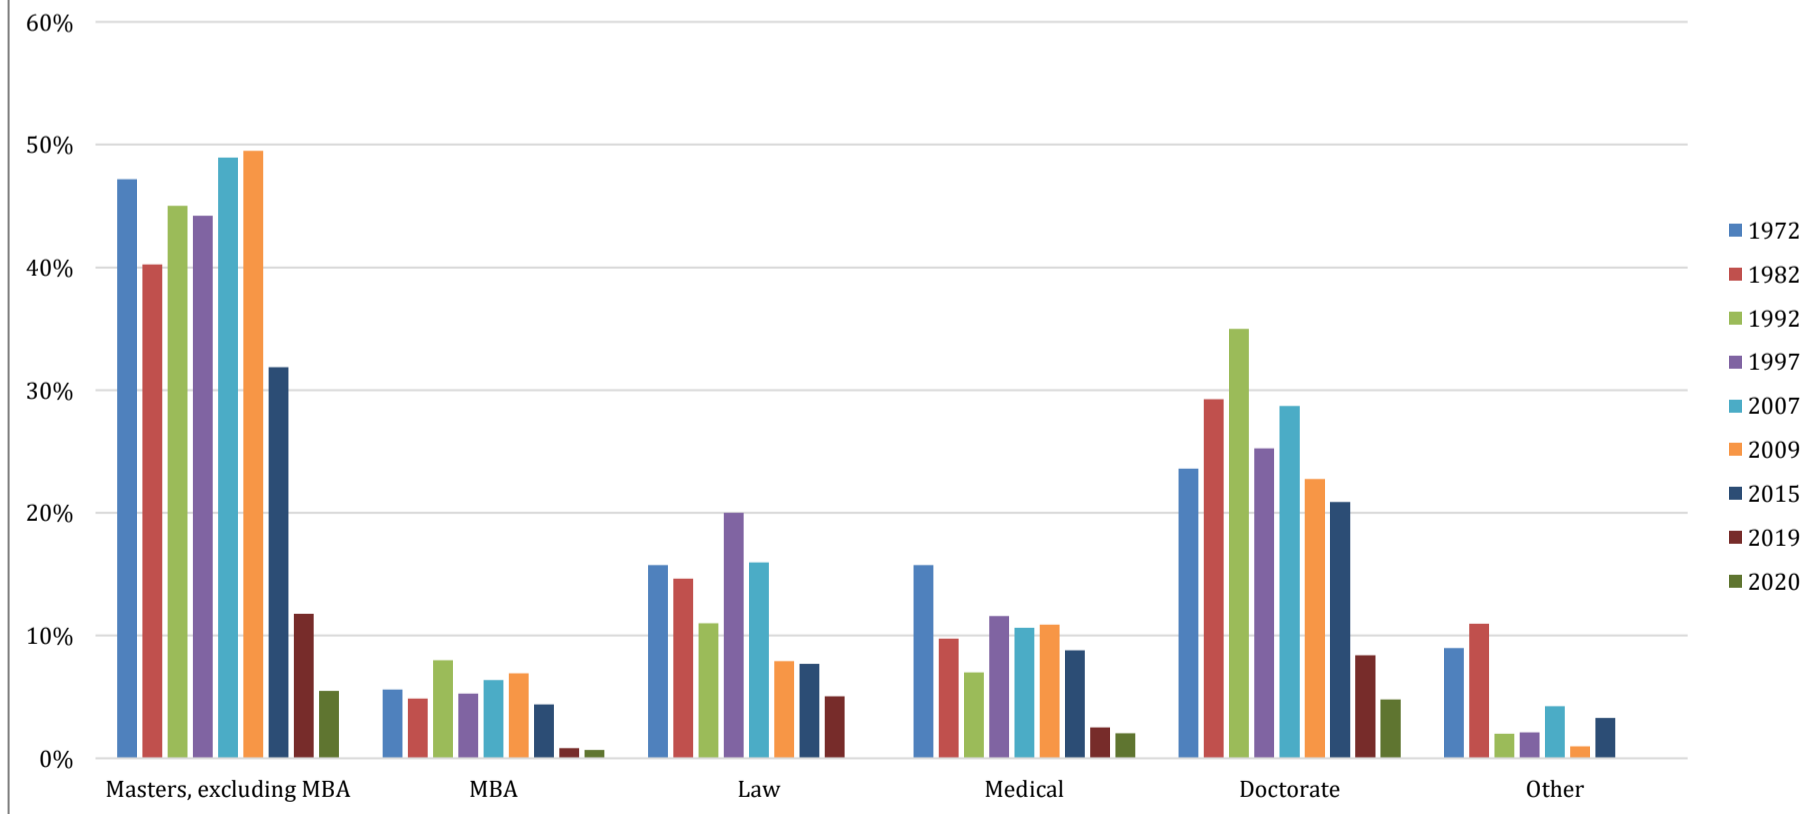

Swarthmore College
Alumni Activities

Current Activity (2020) of Alumni

[NOTE: For more information on Swarthmore alumni, please visit the Institutional Research, Alumni Outcomes page.](#)

*The 2020 survey was administered in November and December of 2020, during the COVID-19 pandemic. The Class of 2020 graduated during the COVID-19 pandemic.

SOURCE: COFHE Alumni Survey, 2020. The Alumni Survey included all class years. This survey is conducted every four to five years.

**Swarthmore College
Alumni Occupations & Degrees**

**Swarthmore College 2020 Alumni Survey
Occupation Categories**

Type of advanced degree(s) pursued or earned, by selected class years

NOTES: Respondents were able to report multiple degrees earned/pursued; The 2020 survey took place in Nov. and Dec. of 2020, during the COVID-19 pandemic. [For more information on Swarthmore alumni, please visit the Institutional Research, Alumni Outcomes page.](#)

SOURCE: COFHE Alumni Survey, 2020. The Alumni Survey included all class years. This survey is conducted every four to five years.