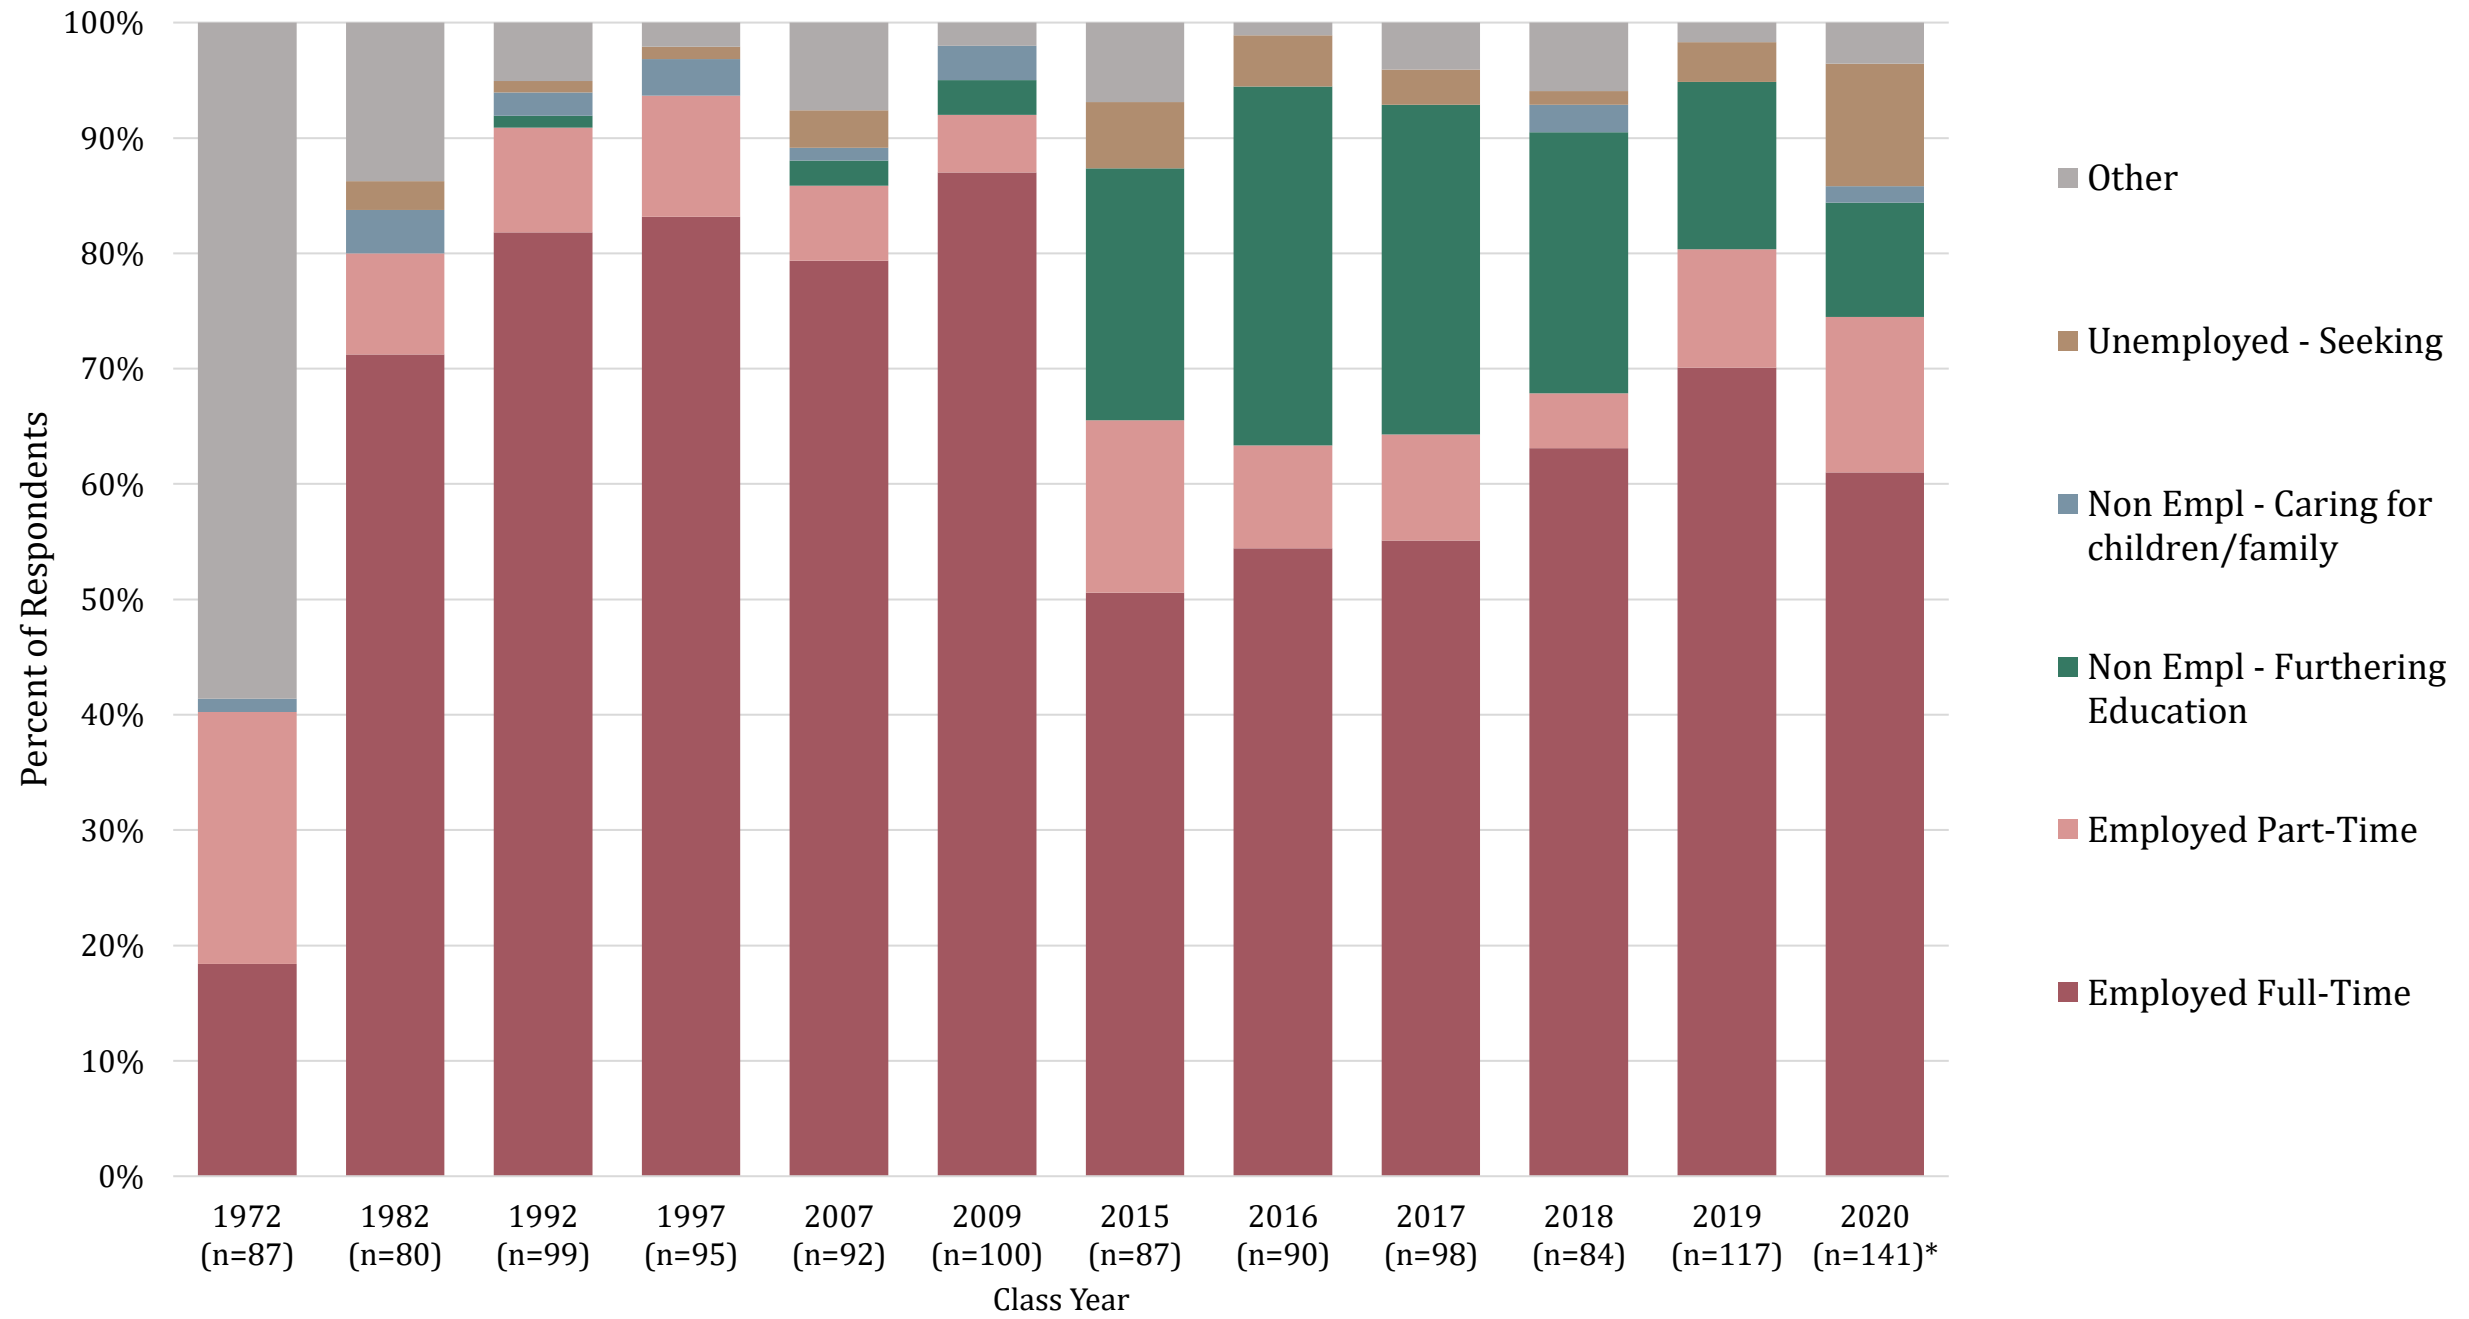

Swarthmore College
Alumni Activities

Current Activity (2020) of Alumni

[NOTE: For more information on Swarthmore alumni, please visit the Institutional Research, Alumni Outcomes page.](#)

*The 2020 survey was administered in November and December of 2020, during the COVID-19 pandemic. The Class of 2020 graduated during the COVID-19 pandemic.

SOURCE: COFHE Alumni Survey, 2020. The Alumni Survey included all class years. This survey is conducted every four to five years.

**Swarthmore College
Alumni Occupations & Degrees**

**Swarthmore College 2020 Alumni Survey
Occupation Categories**

Type of advanced degree(s) pursued or earned, by selected class years

NOTES: Respondents were able to report multiple degrees earned/pursued; The 2020 survey took place in Nov. and Dec. of 2020, during the COVID-19 pandemic. [For more information on Swarthmore alumni, please visit the Institutional Research, Alumni Outcomes page.](#)

SOURCE: COFHE Alumni Survey, 2020. The Alumni Survey included all class years. This survey is conducted every four to five years.