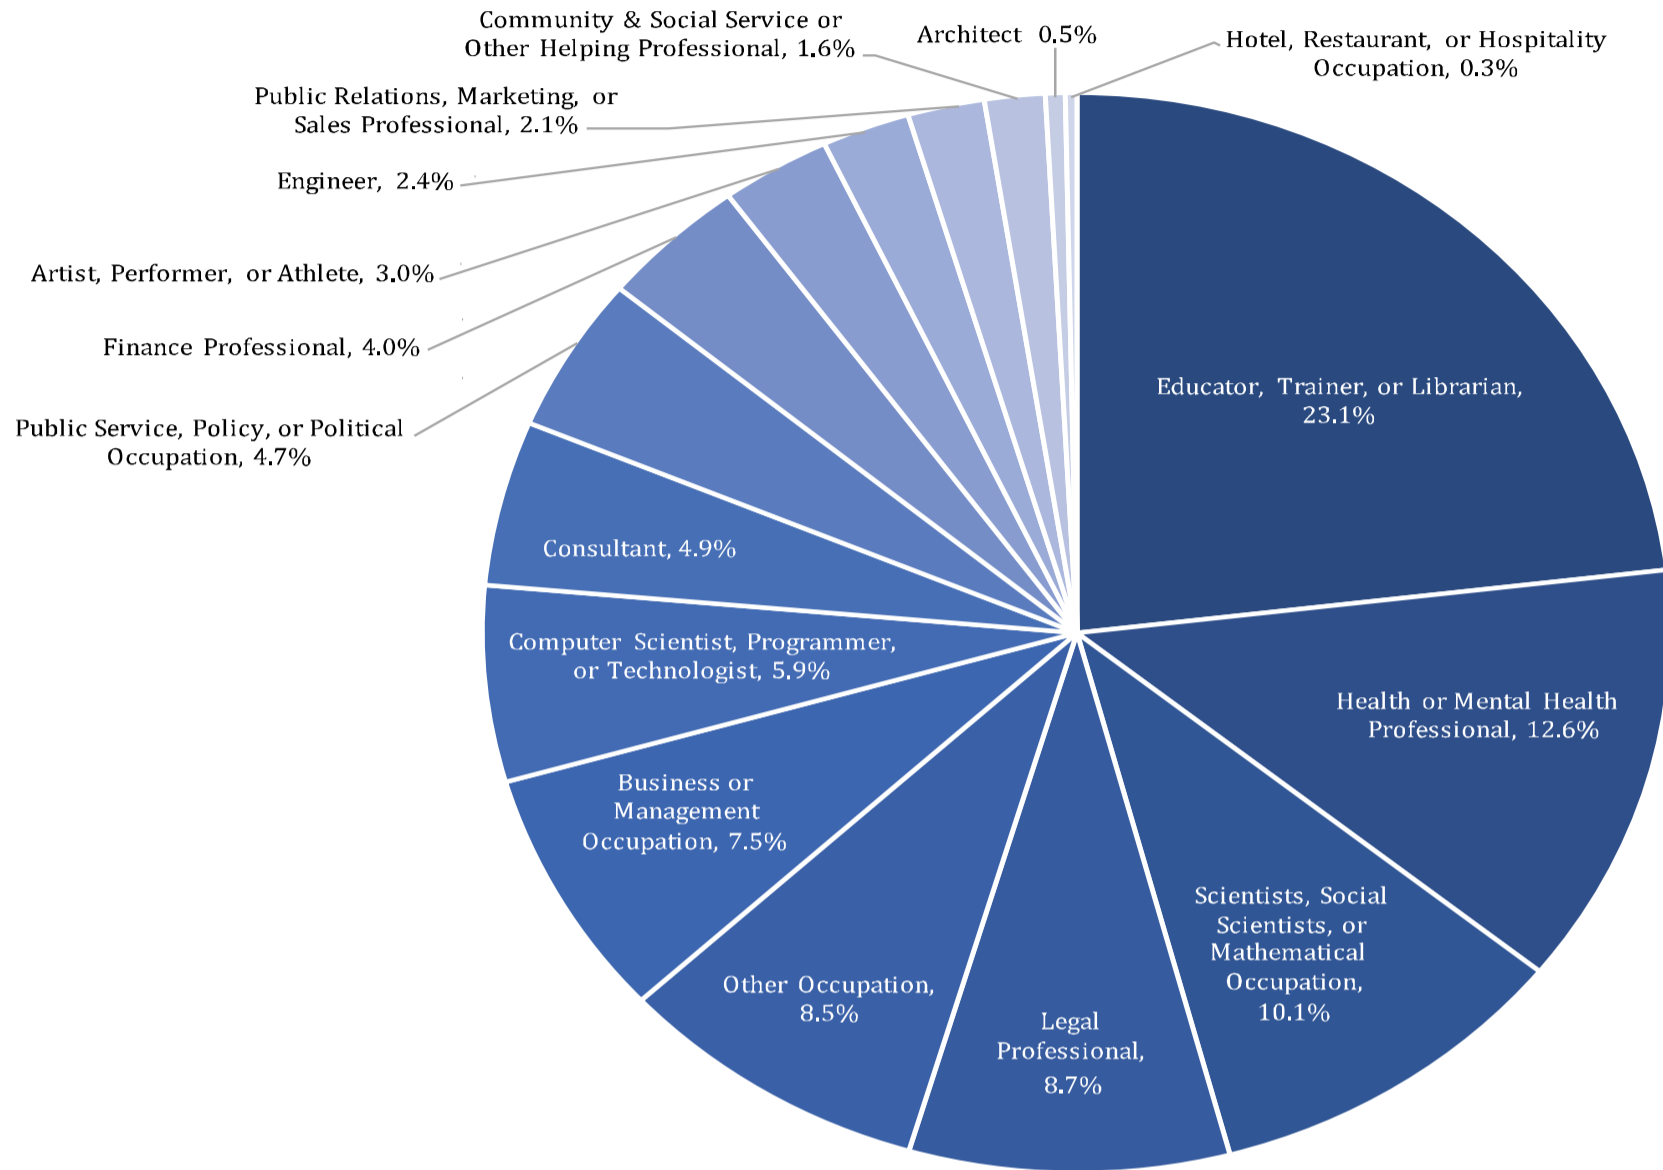

Swarthmore College
Alumni Activities

Current Activity (2020) of Alumni

[NOTE: For more information on Swarthmore alumni, please visit the Institutional Research, Alumni Outcomes page.](#)

*The 2020 survey was administered in November and December of 2020, during the COVID-19 pandemic. The Class of 2020 graduated during the COVID-19 pandemic.

SOURCE: COFHE Alumni Survey, 2020. The Alumni Survey included all class years. This survey is conducted every four to five years.

**Swarthmore College
Alumni Occupations & Degrees**

**Swarthmore College 2020 Alumni Survey
Occupation Categories**

Type of advanced degree(s) pursued or earned, by selected class years

NOTES: Respondents were able to report multiple degrees earned/pursued; The 2020 survey took place in Nov. and Dec. of 2020, during the COVID-19 pandemic. [For more information on Swarthmore alumni, please visit the Institutional Research, Alumni Outcomes page.](#)

SOURCE: COFHE Alumni Survey, 2020. The Alumni Survey included all class years. This survey is conducted every four to five years.