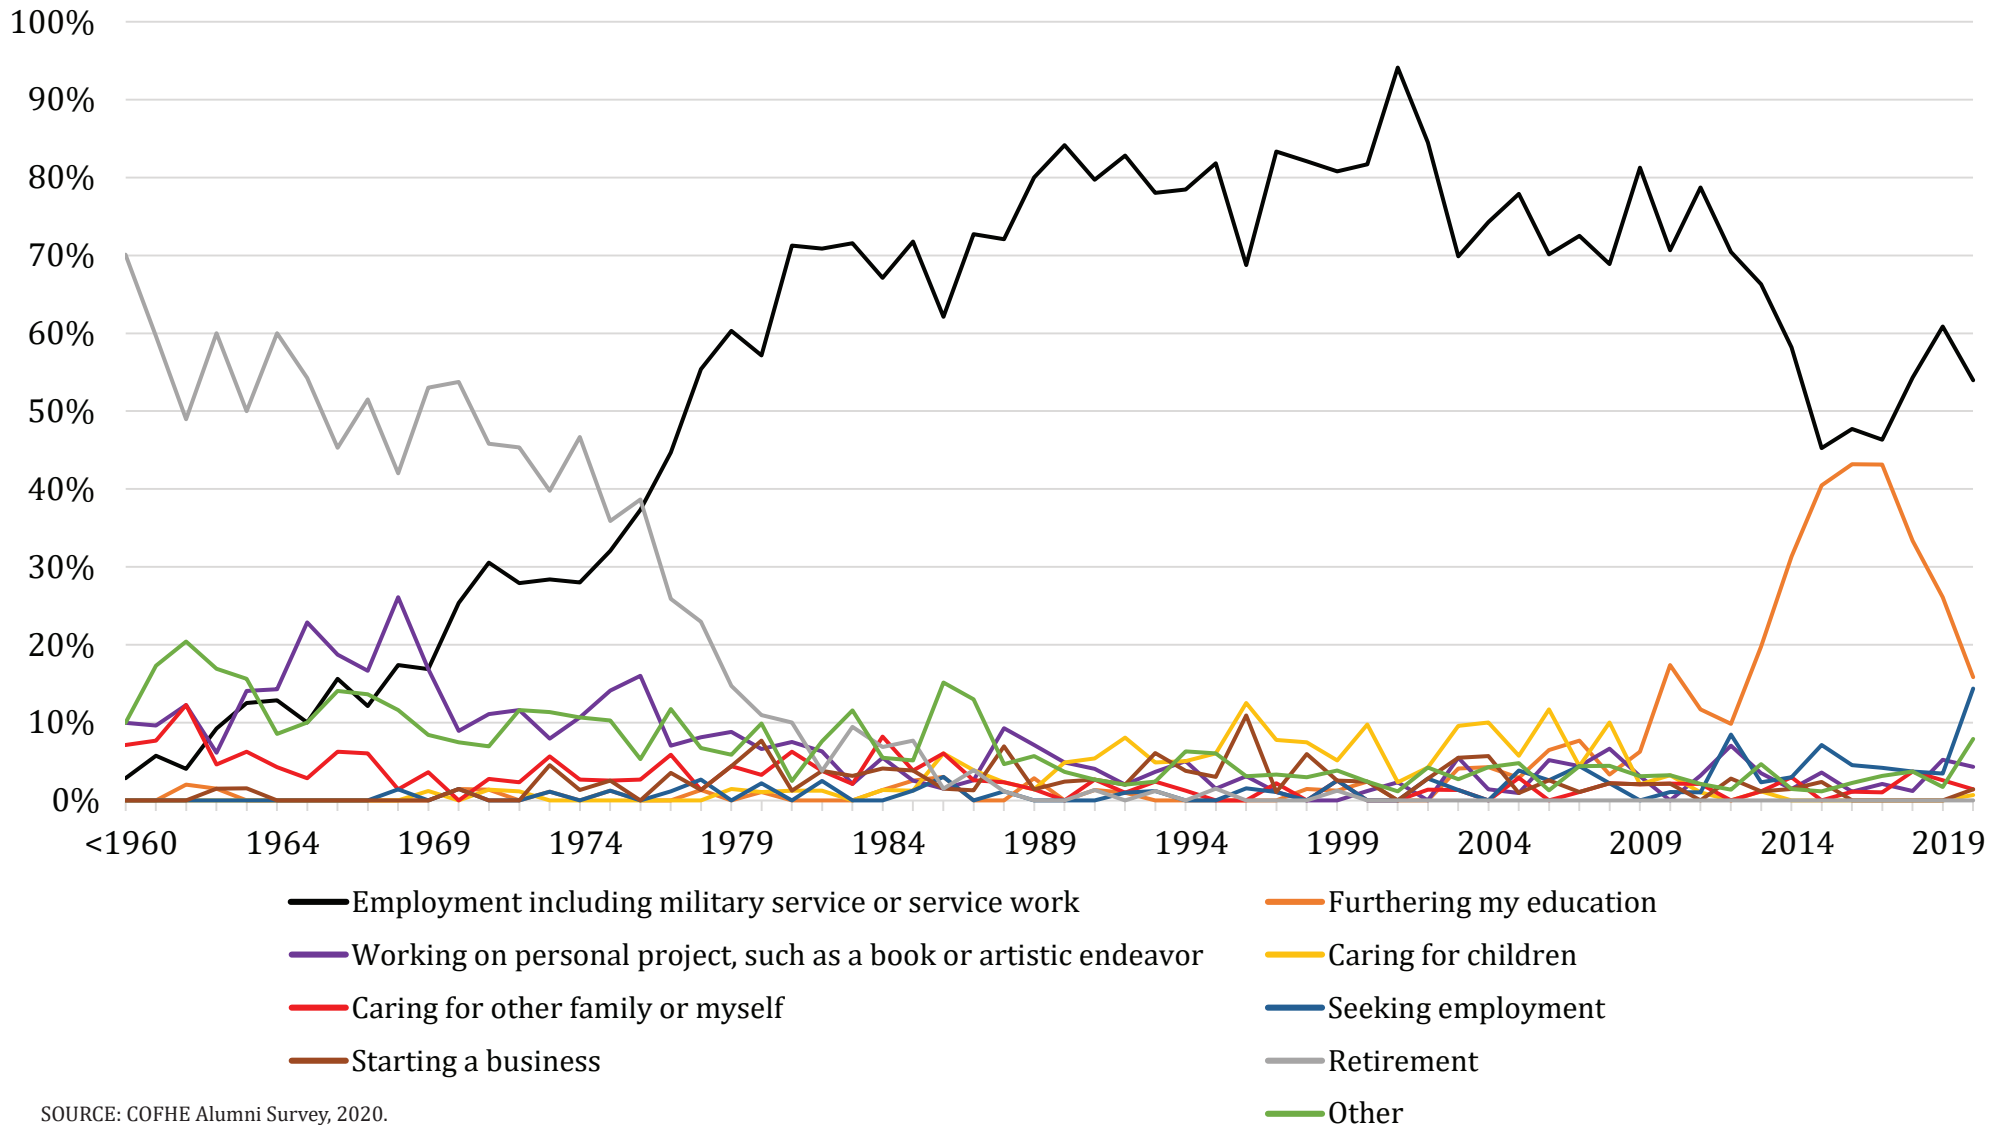

March 2021

Alumni Responses to "How would you describe your primary activity right now?" by class year

In the fall of 2020, Swarthmore College conducted a survey of our alumni. Along with a group of peer institutions, the College administers such a survey every four to five years, where we ask former students about their experiences at the College, how their experiences impacted their lives since graduation, and their current activities and occupations. While we have typically surveyed a cross-section of classes, this year the Office of

Institutional Research teamed up with our Alumni and Parent Engagement Office to plan, coordinate, and administer the survey to all living alumni. Thirty-one percent of alumni responded to the survey. In addition to asking specific questions about employment, advanced degree pursuits, volunteer activities, etc., the survey asked respondents to report their "primary activity." These results, by class year, are presented in the graphic below.