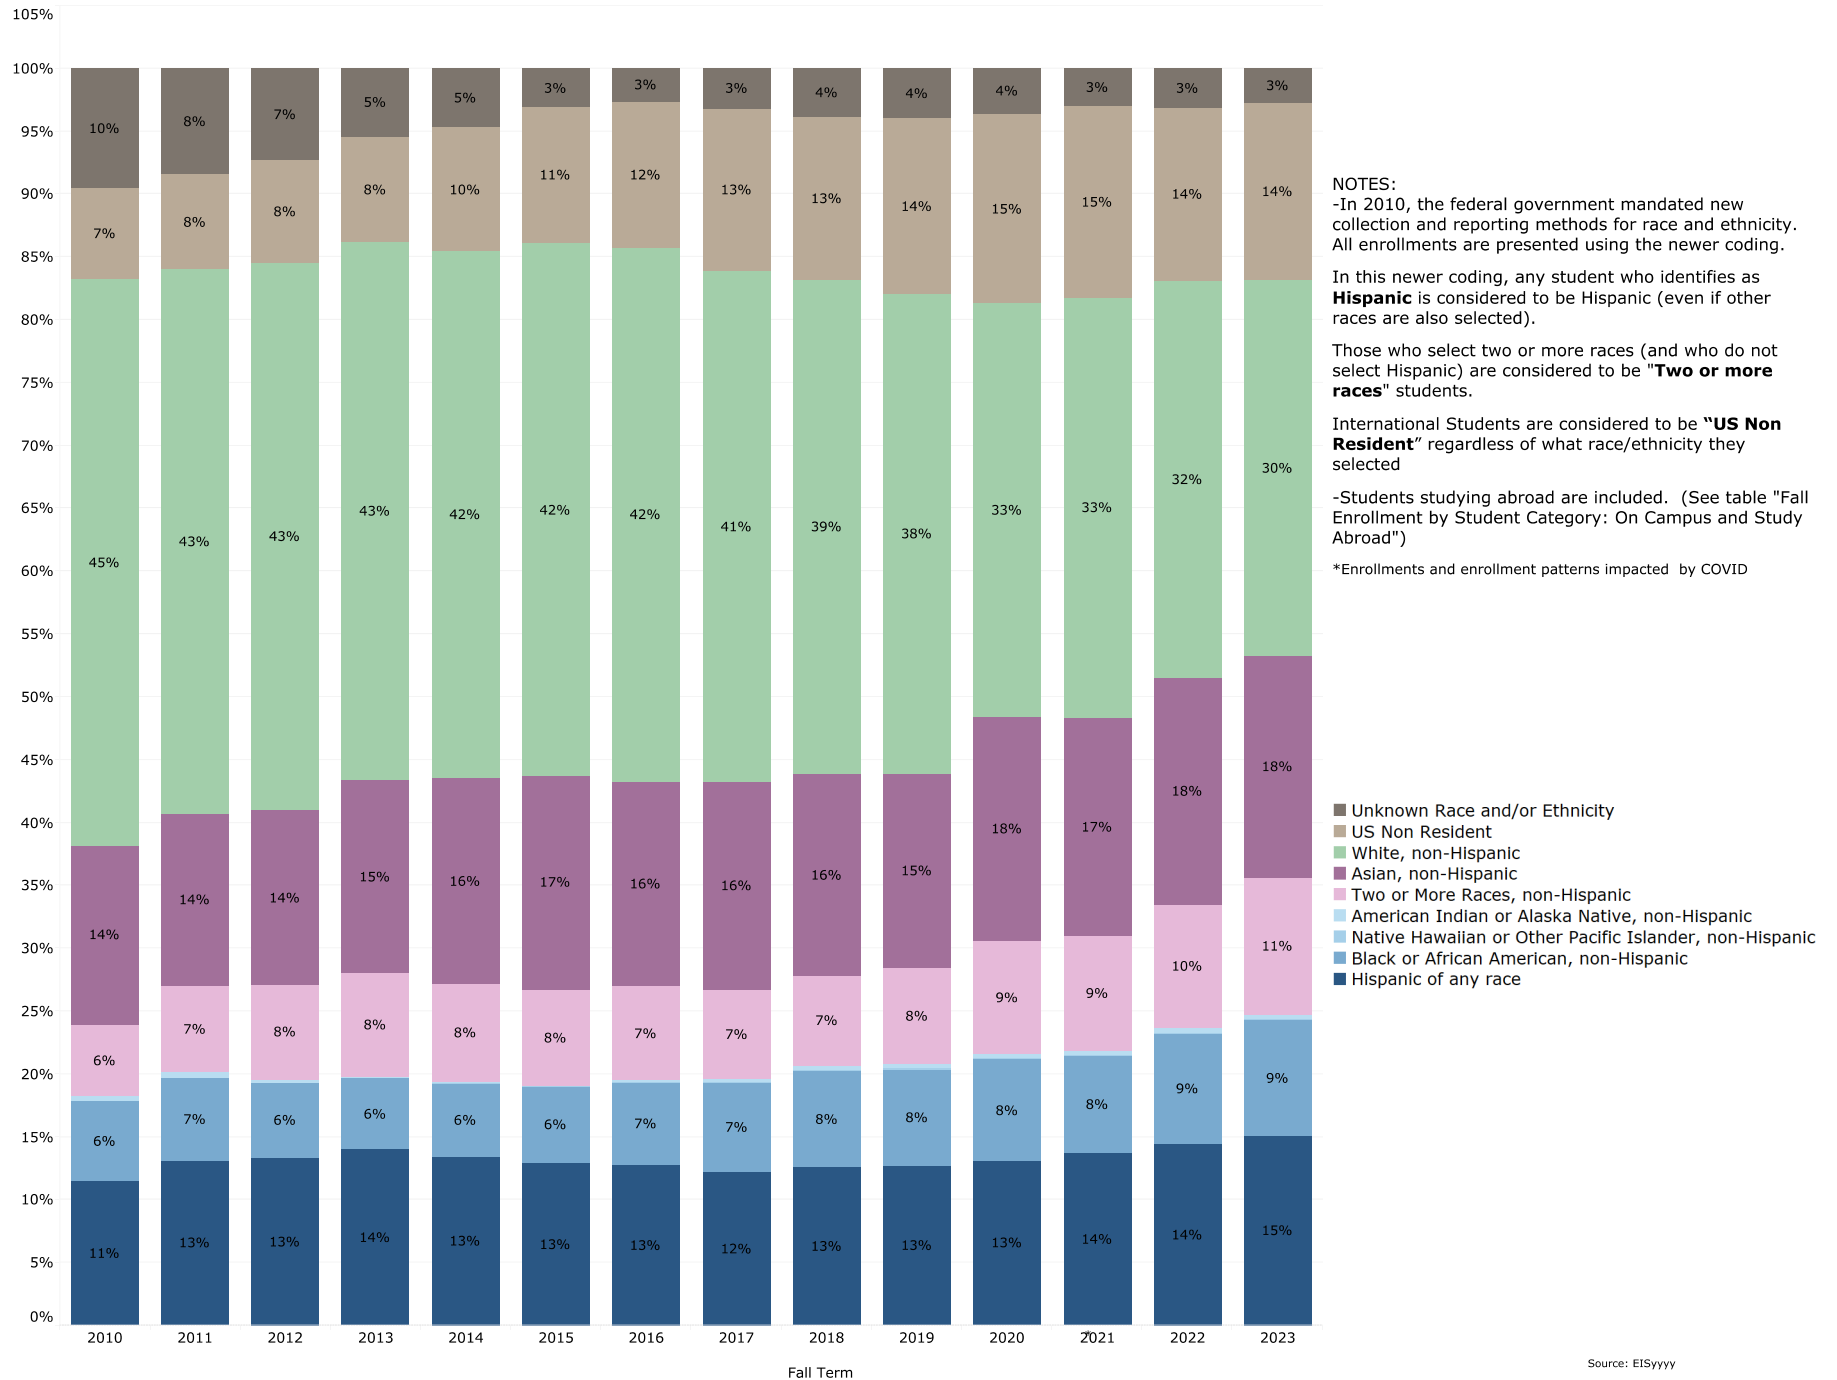

Swarthmore College Race/Ethnicities of Enrolled Students

NOTES:
 -In 2010, the federal government mandated new collection and reporting methods for race and ethnicity. All enrollments are presented using the newer coding.
 In this newer coding, any student who identifies as **Hispanic** is considered to be Hispanic (even if other races are also selected).
 Those who select two or more races (and who do not select Hispanic) are considered to be "**Two or more races**" students.
 International Students are considered to be "**US Non Resident**" regardless of what race/ethnicity they selected
 -Students studying abroad are included. (See table "Fall Enrollment by Student Category: On Campus and Study Abroad")
 *Enrollments and enrollment patterns impacted by COVID